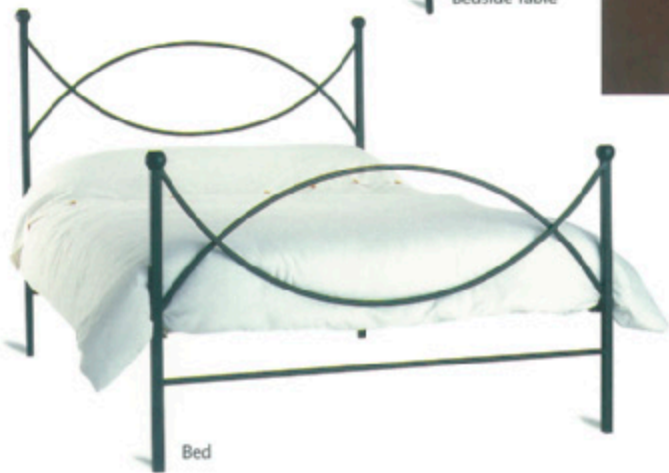

Portrait Mirror

Landscape Mirror

Dressing Table

Bedside Table

Bed

Ottoman

Stool

Dimensions and Specifications

Capital Gothic Range Product	Height	Wood Tops		Height	Glass Tops	
		Length	Depth		Length	Depth
3'0" Headboard/Bed	1170	1905	915	N/a	N/a	N/a
4'6" Headboard/Bed	1370	1905	1370	N/a	N/a	N/a
5'0" Headboard/Bed	1370	1980	1525	N/a	N/a	N/a
Bedside Table	600	460	460	580	390	390
Dressing Table	785	850	450	765	800	385
Large Dressing Table	785	1100	450	765	1050	385
Ottoman	520	990	400	N/a	N/a	N/a
Stool	470	410	410	N/a	N/a	N/a
Landscape Mirror	N/a	N/a	N/a	650	930	N/a
Portrait Mirror	N/a	N/a	N/a	930	650	N/a